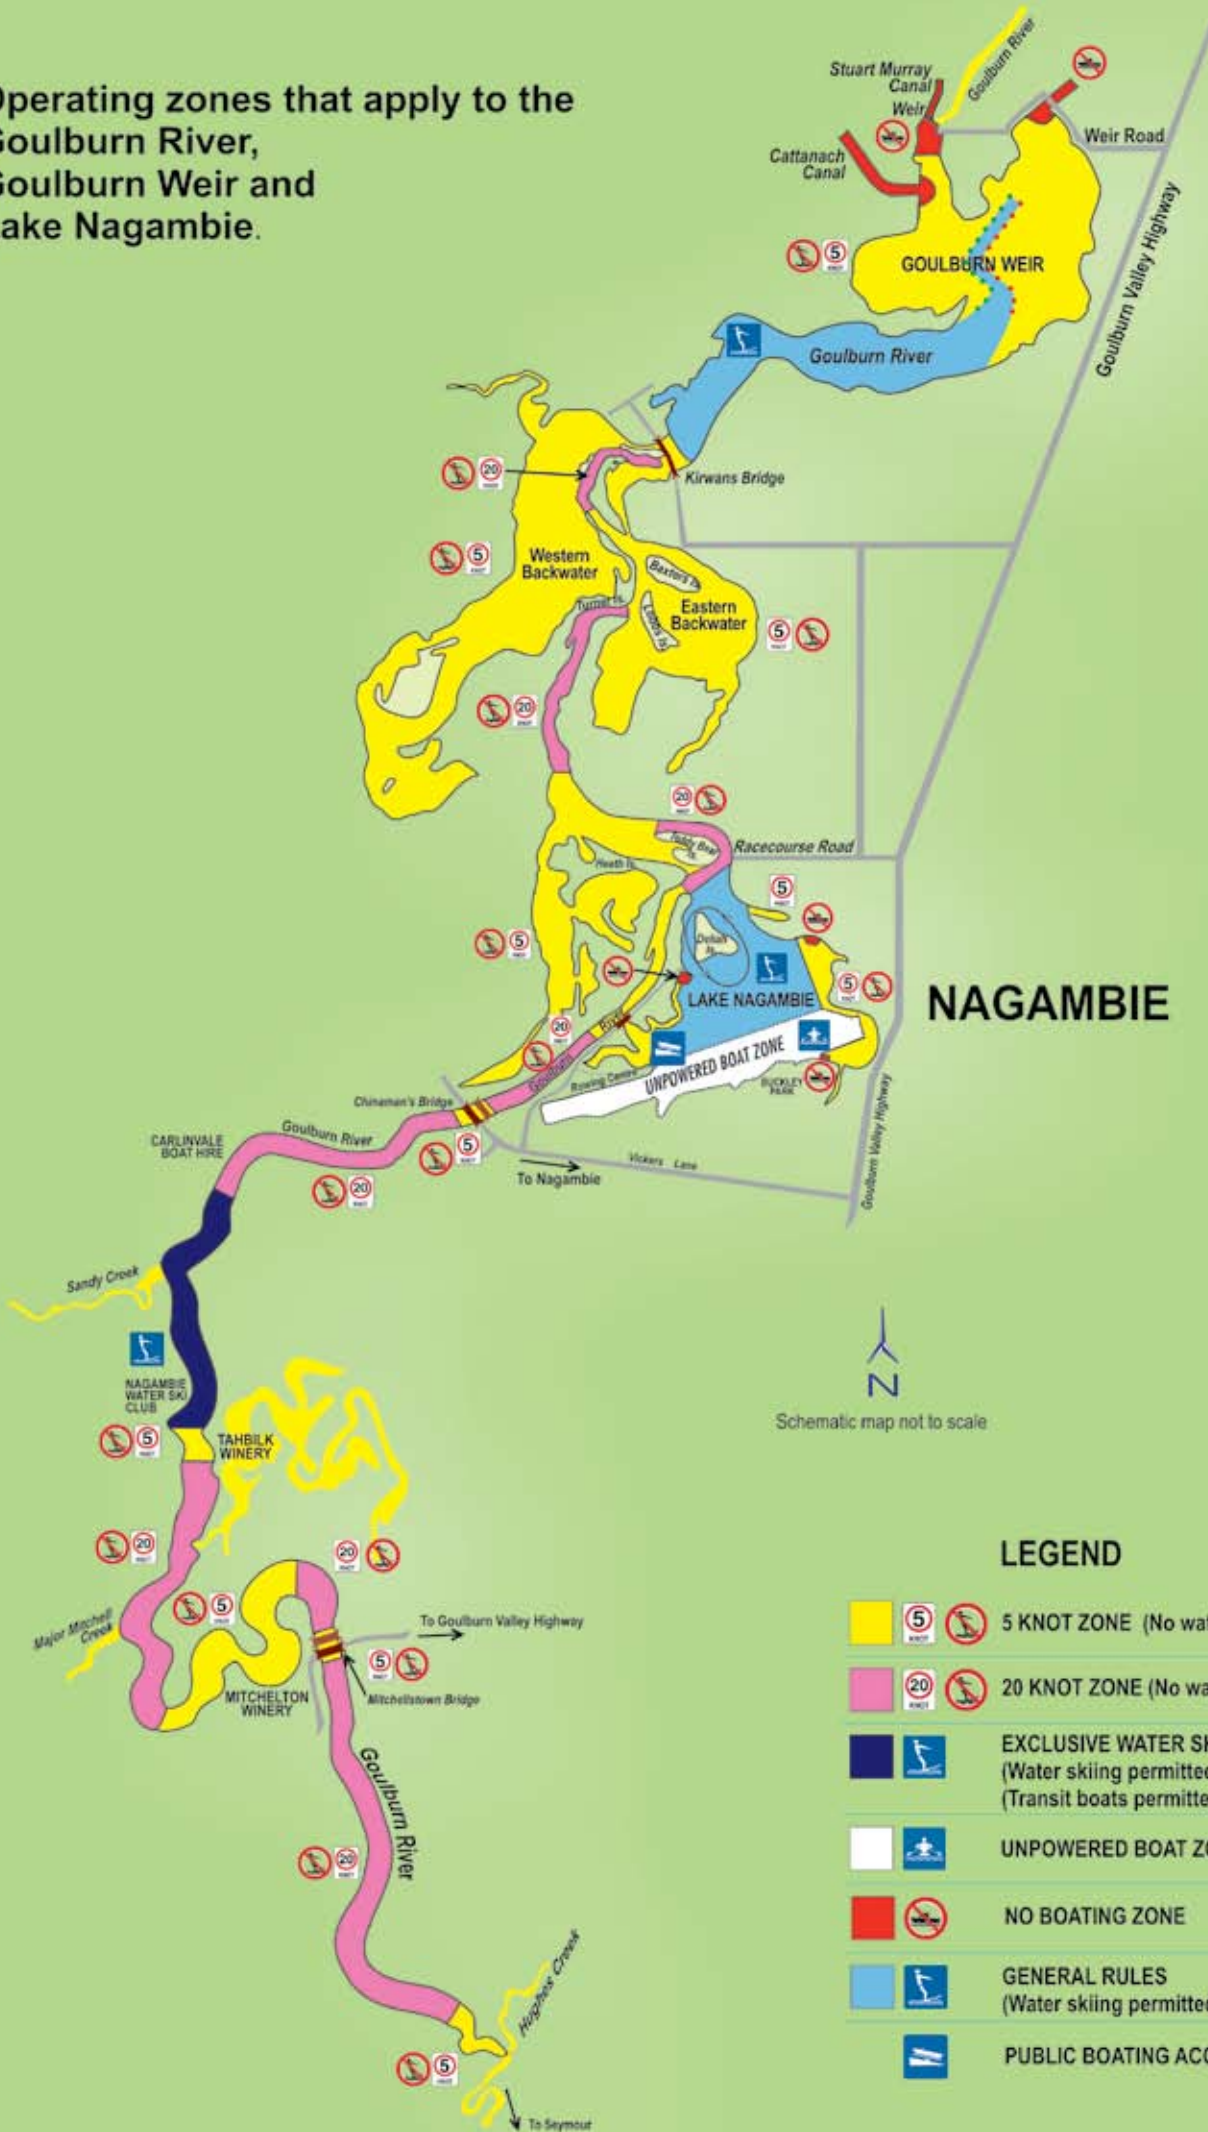

# Operating zones that apply to the Goulburn River, Goulburn Weir and Lake Nagambie.

Schematic map not to scale